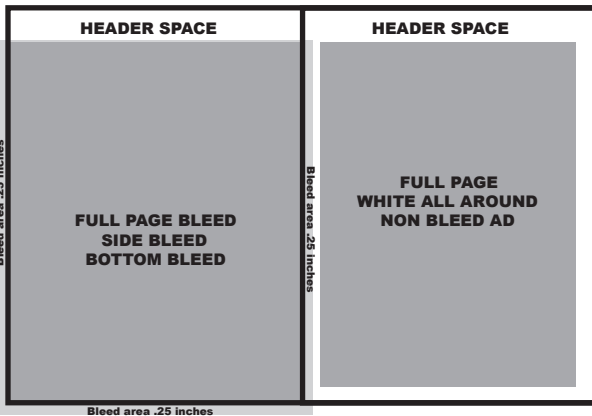

- TWO PAGE SPREAD W= 10.25 inches X H= 7.25 inches
- TWO PAGE SPREAD W/ BLEED W= 11.25 inches X H=8 inches (Ad copy Area W= 10.25 inches X H= 7.25 inches)
- FULL PAGE AD W= 4.875 inches X H= 7.25 inches
- FULL PAGE AD W/ BLEED W= 5.875 inches X H= 8 inches (Ad copy Area W= 5 inches X H= 7.25 inches)
- HALF PAGE HORIZONTAL W= 4.875 inches X H= 3.5 inches
- MAP PAGE VERTICAL AD W= 1.875 inches X H= 4.25 inches (Ad height may vary each issue-check with Sales Manager)

Full page and Double page spread ads BLEED on sides and bottom only.

Full page live area: W 4.625 inches X H 7.25 inches (Ad copy area)

Magazine trim area: W 5.375 inches X H 8.375 inches

Full page bleed area: W 5.875 inches X H 8 inches (bleed is on sides & bottom)

SIDES & BOTTOM BLEED IS: 0.25 (1/4) inch

FREE Coupon Book ad design pricing (starting at)

\$100 for a half page • \$175 for a full page • \$250 for 2 page spread

Includes 3 proofs/changes, any and all changes after three proofs are charged at \$40.00 per hour.