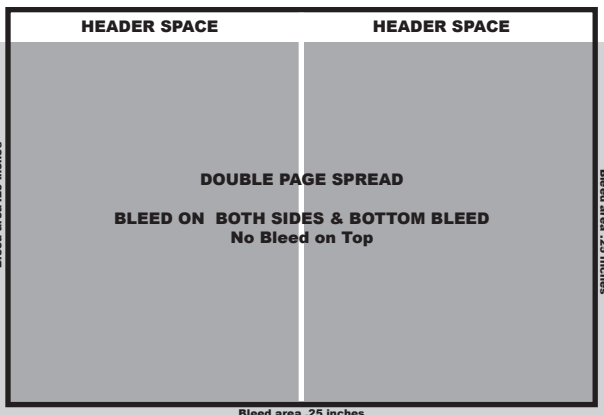

- TWO PAGE SPREAD W= 10.25 inches X H= 7.25 inches
- TWO PAGE SPREAD W/ BLEED W= 11.25 inches X H=8 inches (Ad copy Area W= 10.25 inches X H= 7.25 inches)
- FULL PAGE AD W= 4.875 inches X H= 7.25 inches
- FULL PAGE AD W/ BLEED W= 5.875 inches X H= 8 inches (Ad copy Area W= 5 inches X H= 7.25 inches)
- HALF PAGE HORIZONTAL W= 4.875 inches X H= 3.5 inches
- MAP PAGE VERTICAL AD W= 1.875 inches X H= 4.25 inches (Ad height may vary each issue-check with Sales Manager)

Full page and Double page spread ads BLEED on sides and bottom only.

Full page live area: W 4.625 inches X H 7.25 inches (Ad copy area)

Magazine trim area: W 5.375 inches X H 8.375 inches

Full page bleed area: W 5.875 inches X H 8 inches (bleed is on sides & bottom)

SIDES & BOTTOM BLEED IS: 0.25 (1/4) inch

FREE Coupon Book ad design pricing (starting at)

\$100 for a half page • \$175 for a full page • \$250 for 2 page spread

Includes 3 proofs/changes, any and all changes after three proofs are charged at \$40.00 per hour.