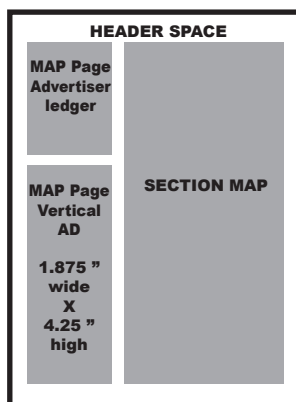

WE DO NOT ACCEPT ads with client website extension, for tracking purposes.

Example: <http://www.kauaiocseancharters.com/kauai-coupon> (<extension in blue)

ADVERTISING SIZES ARE STRICT. PLEASE USE THE DIMENSIONS BELOW (INCHES) W= Width H= Height

- TWO PAGE SPREAD W= 10.25 inches X H= 7.25 inches
- TWO PAGE SPREAD W/ BLEED W= 11.25 inches X H=8 inches (Ad copy Area W= 10.25 inches X H= 7.25 inches)
- FULL PAGE AD W= 4.875 inches X H= 7.25 inches
- FULL PAGE AD W/ BLEED W= 5.875 inches X H= 8 inches (Ad copy Area W= 5 inches X H= 7.25 inches)
- HALF PAGE HORIZONTAL W= 4.875 inches X H= 3.5 inches
- MAP PAGE VERTICAL AD W= 1.875 inches X H= 4.25 inches (Ad height may vary each issue-check with Sales Manager)

Full page and Double page spread ads BLEED on sides and bottom only.

Full page live area: W 4.625 inches X H 7.25 inches (Ad copy area)

Magazine trim area: W 5.375 inches X H 8.375 inches

Full page bleed area: W 5.875 inches X H 8 inches (bleed is on sides & bottom)

SIDES & BOTTOM BLEED IS: 0.25 (1/4) inch

FREE Coupon Book ad design pricing (starting at)

\$100 for a half page • \$175 for a full page • \$250 for 2 page spread

Includes 3 proofs/changes, any and all changes after three proofs are charged at \$40.00 per hour.